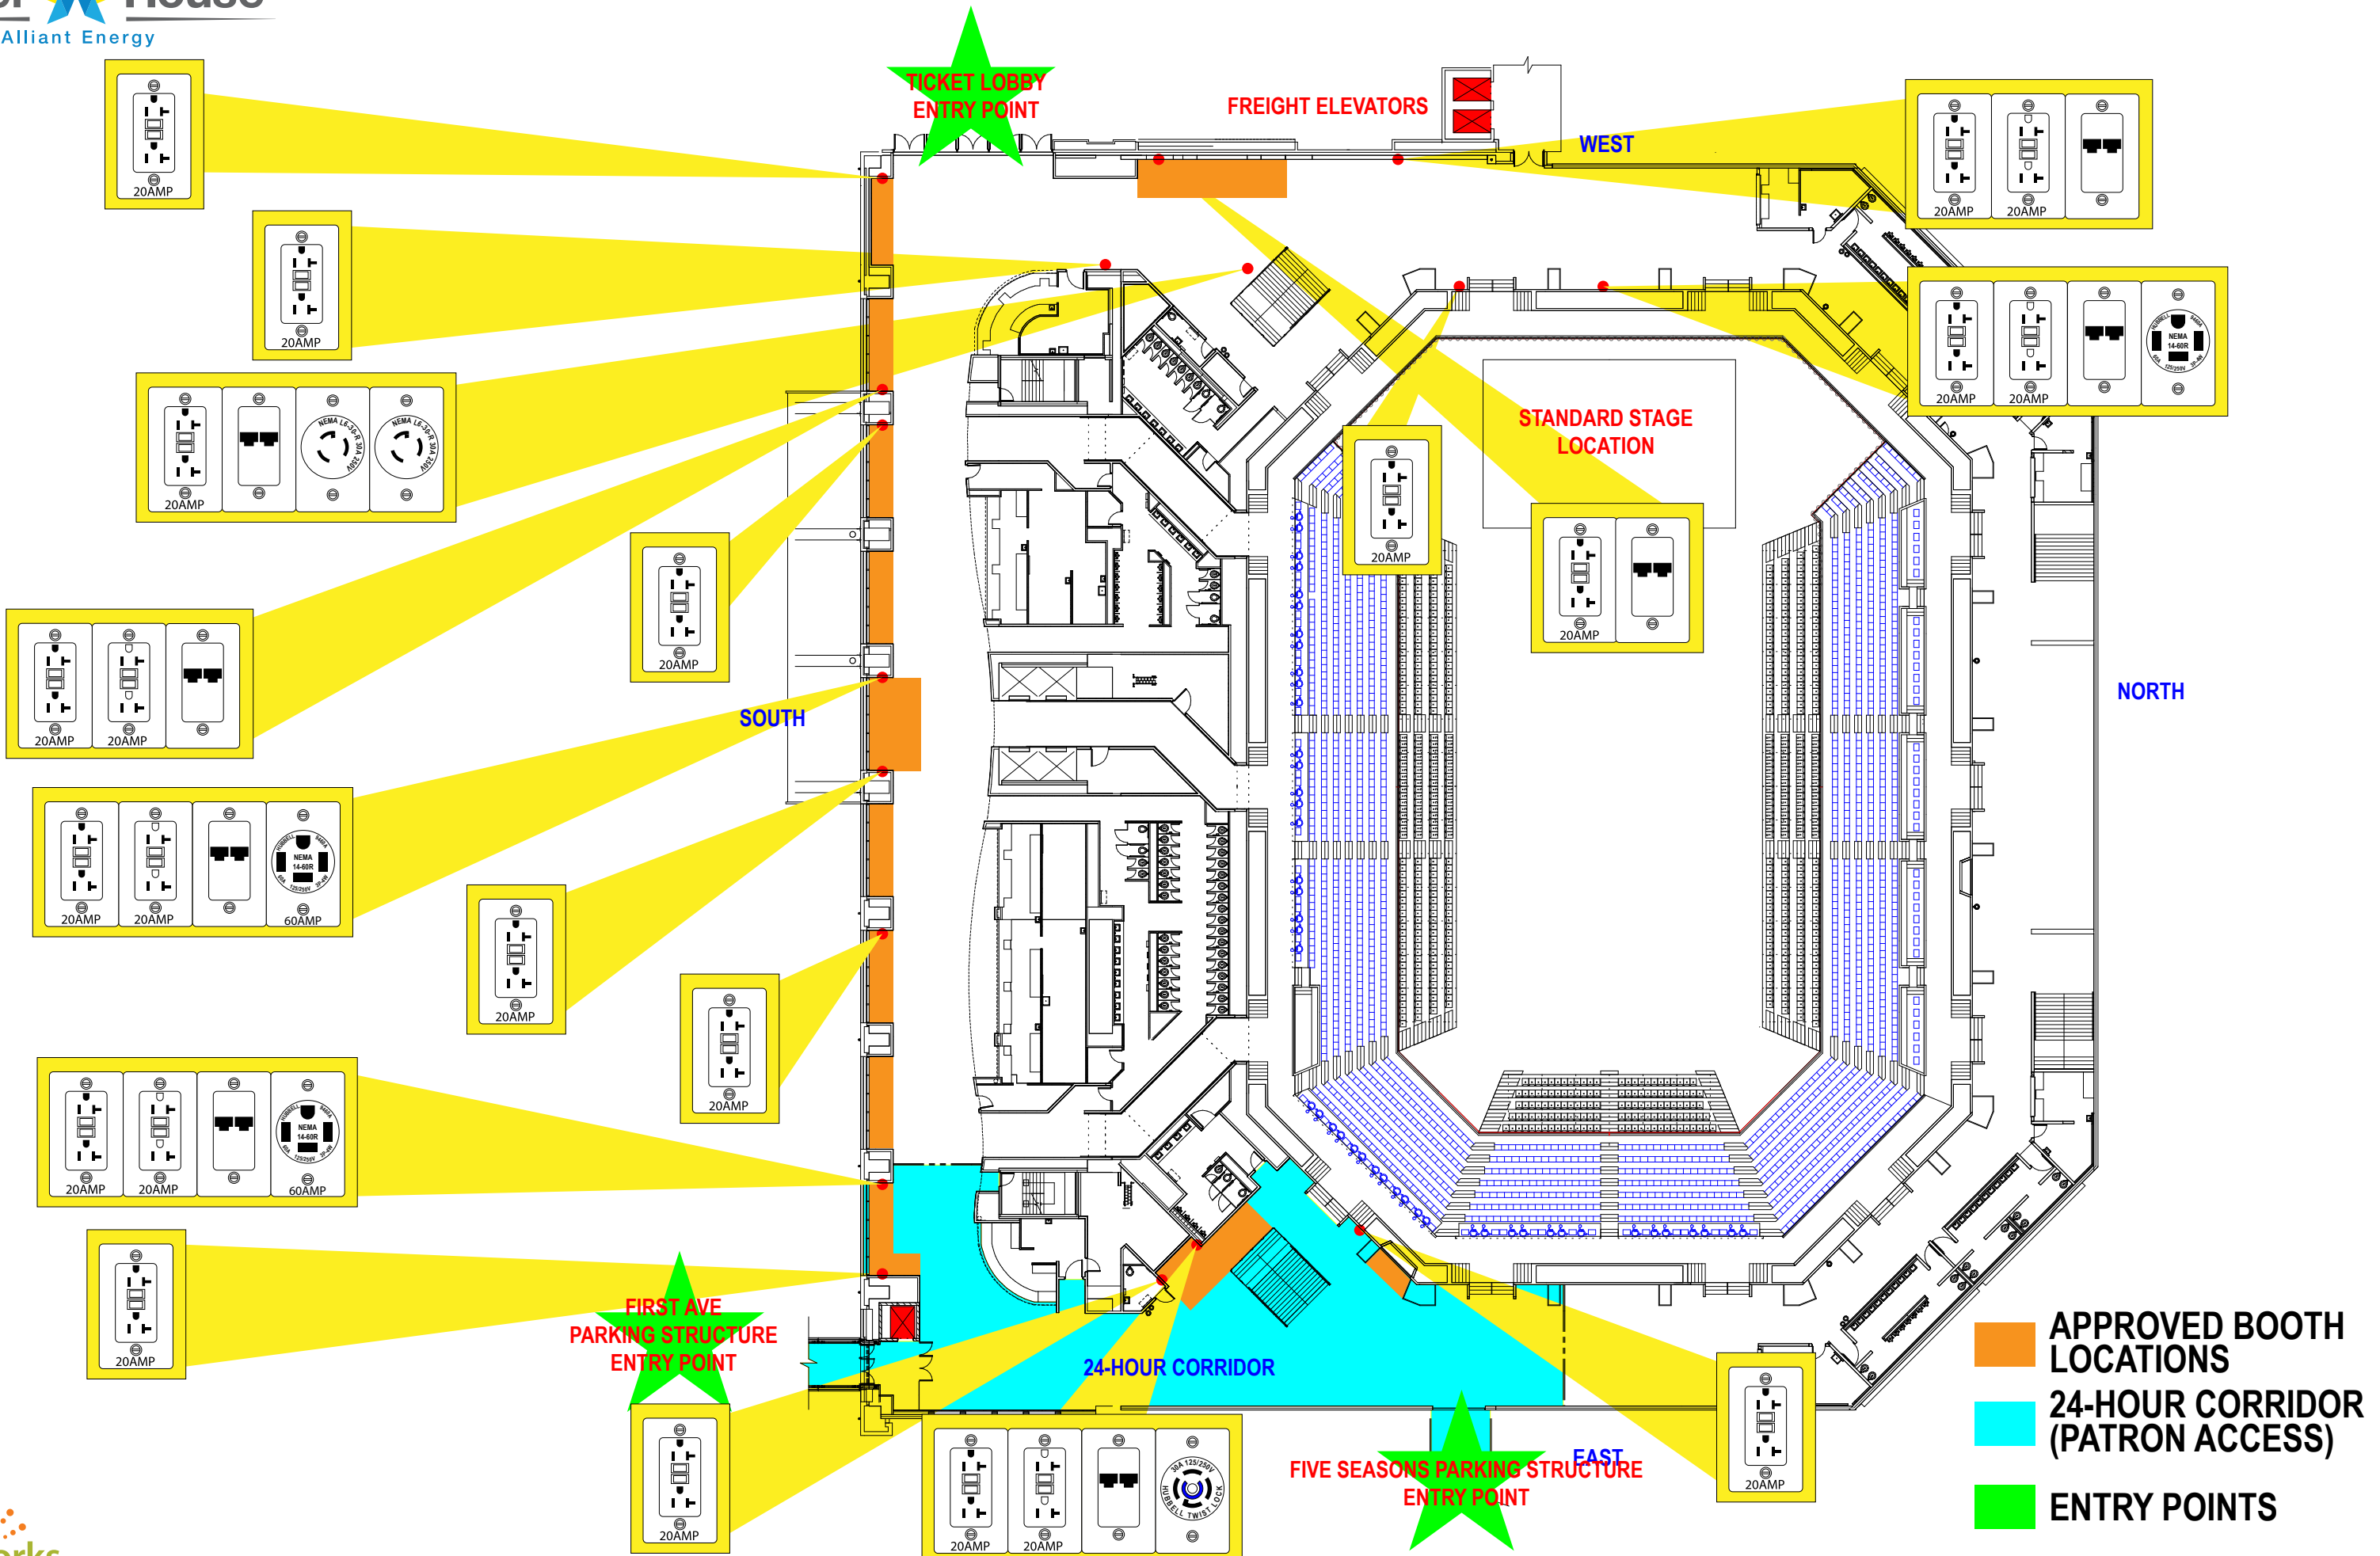

# CONCOURSE POWER & IT

- APPROVED BOOTH LOCATIONS
- 24-HOUR CORRIDOR (PATRON ACCESS)
- ENTRY POINTS