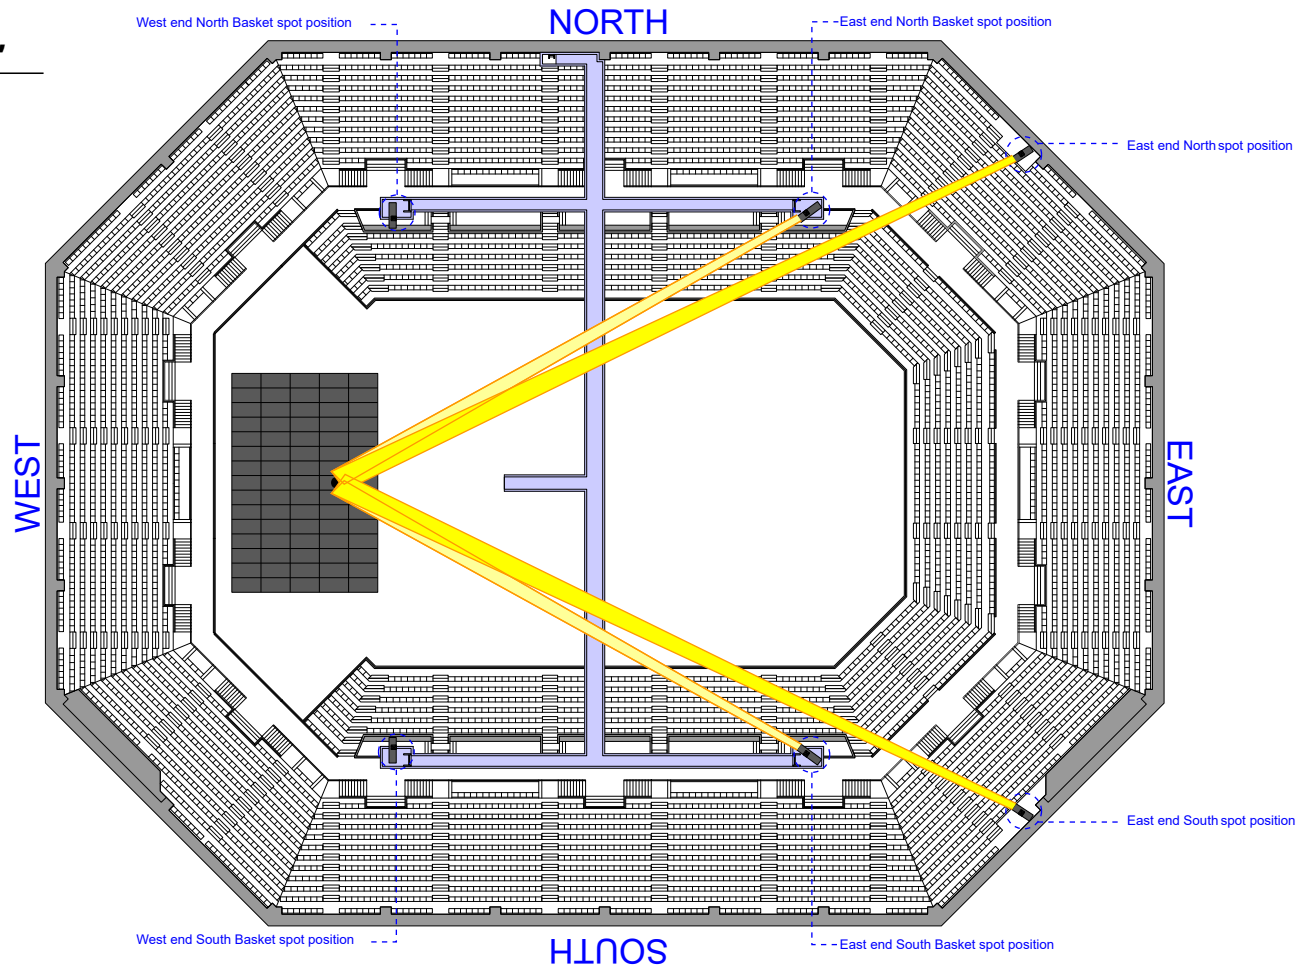

"Spotlight Positions"

- SIX (6) total in-house 2,000 watt Strong Xenon Super Trouper Spotlights.
- Two (2) located on east end wall at the top of the balcony. Four (4) located in overhead spot baskets.
- Possible to place a total of four (4) spots in east end wall positions.

Two West end Basket spot positions (not normally used for West end stage concerts).

Two East end Basket spot positions.

Two East end spot positions. Can set two spots at each location for a total of 4 spots on the east end plus two basket spots for a grand total of 6 spots.