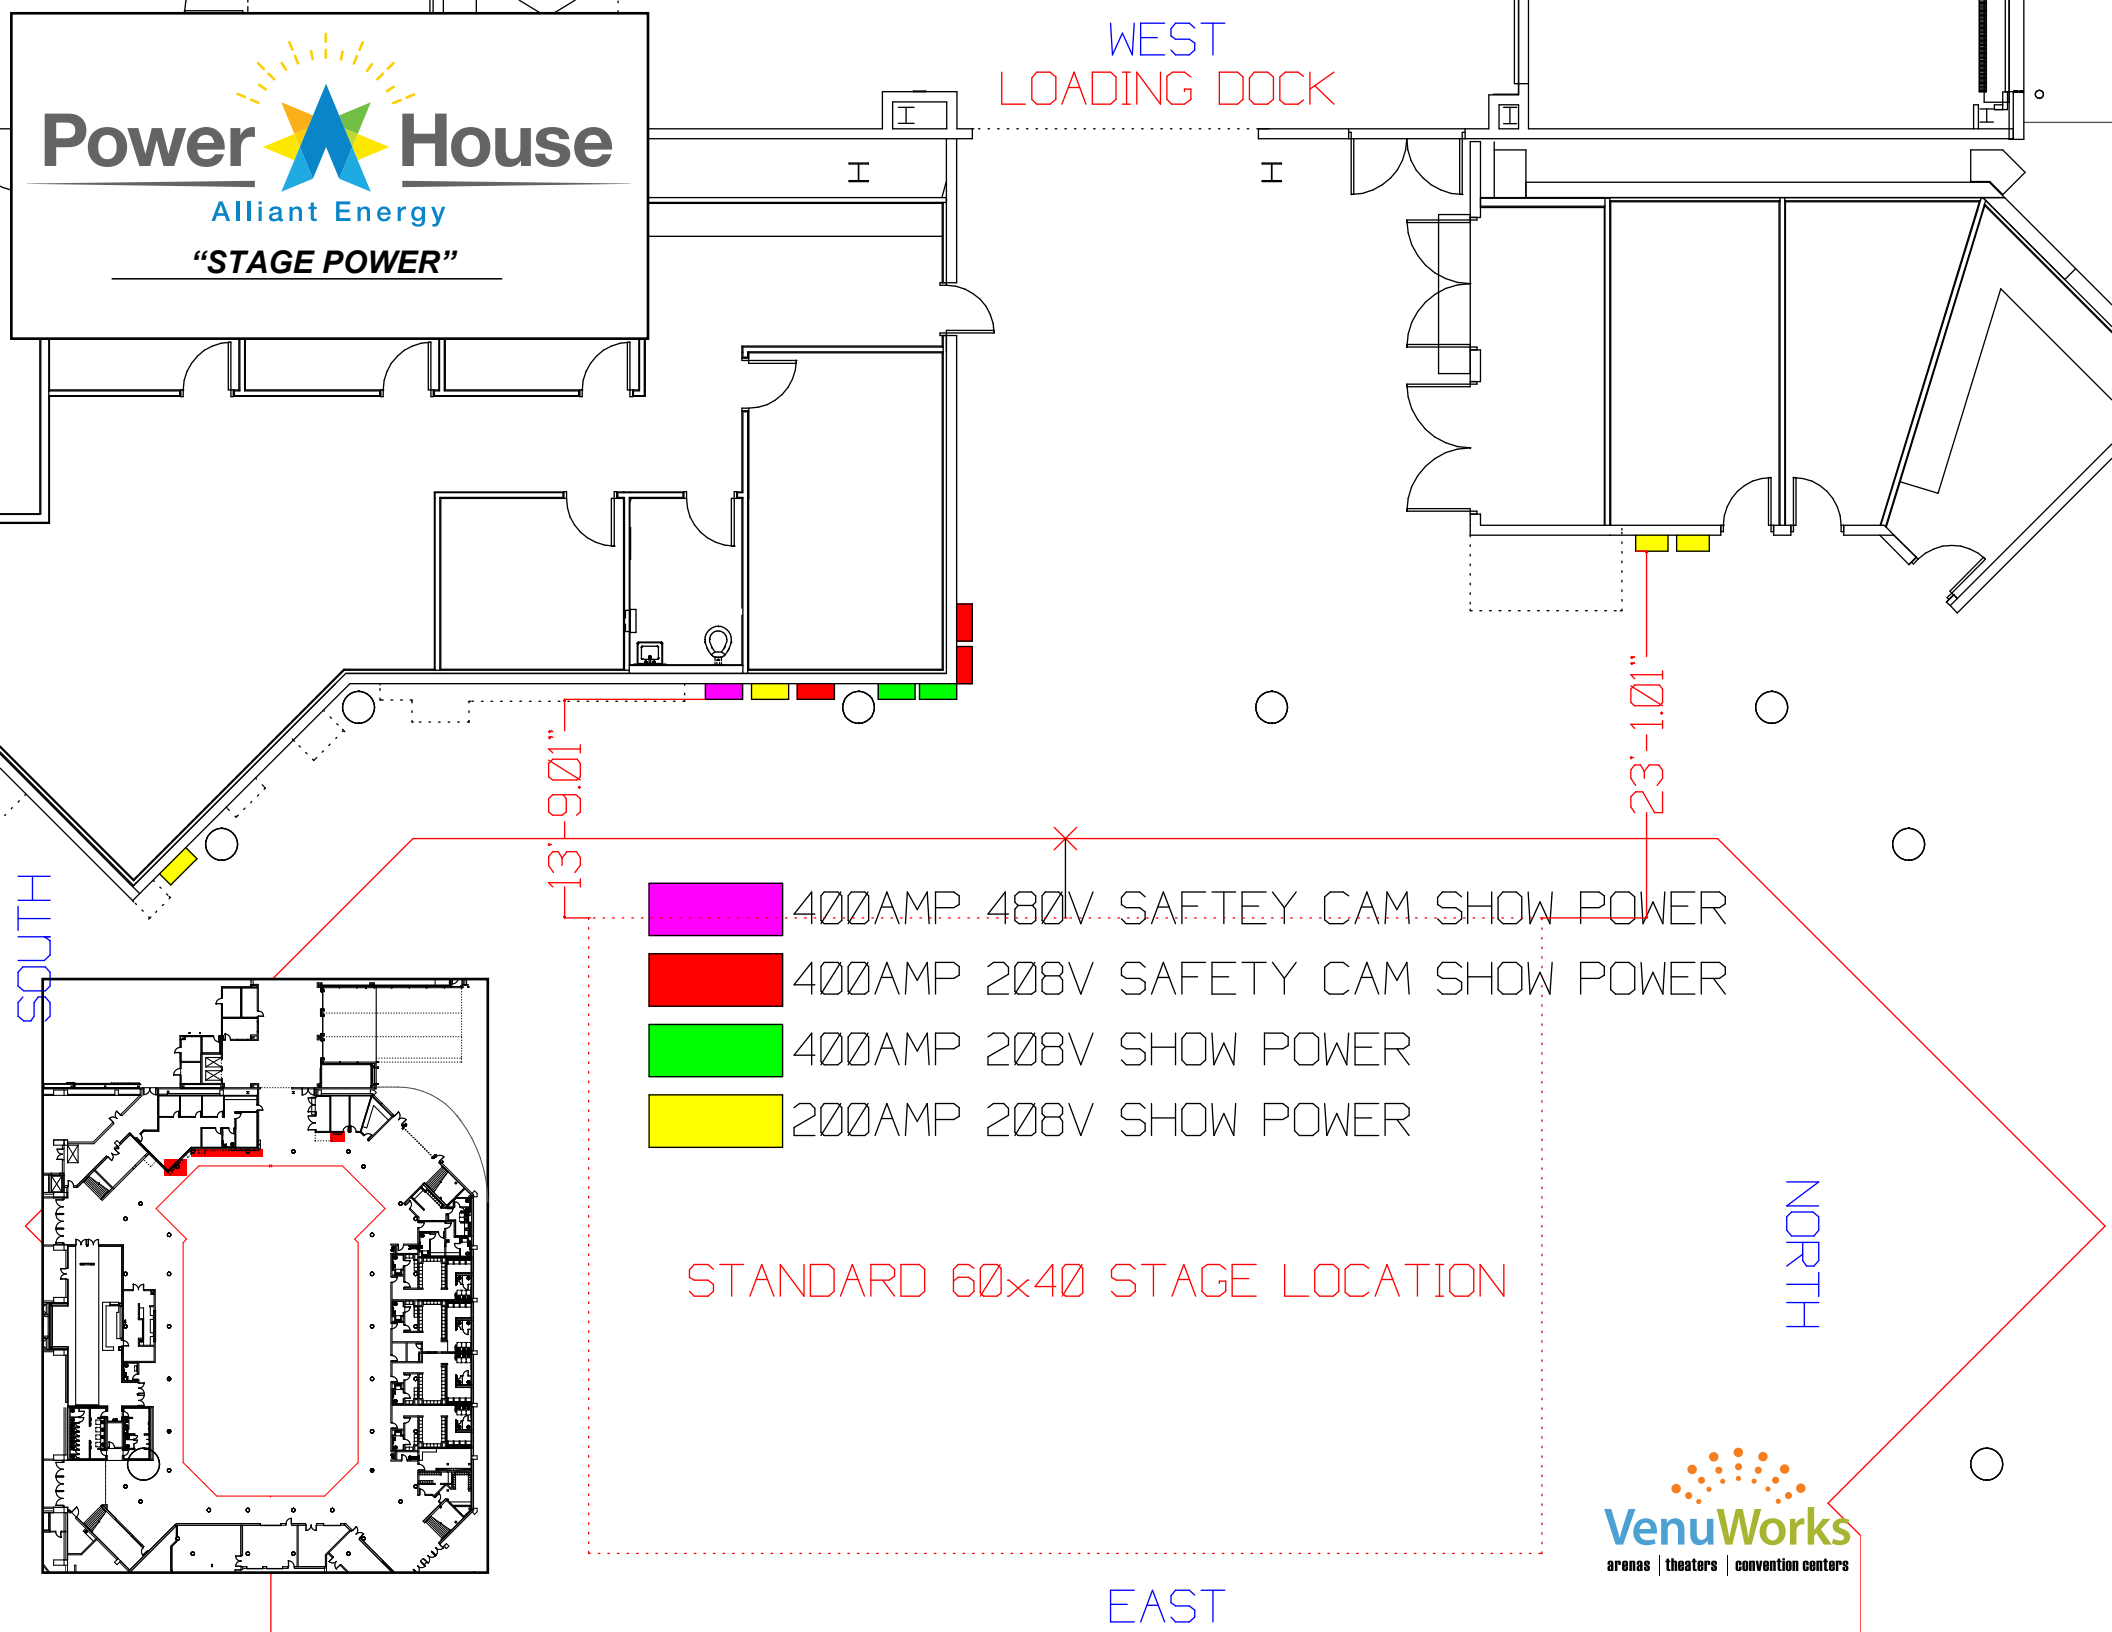

WEST  
LOADING DOCK

13'-9.01"

23'-1.01"

- 400AMP 480V SAFETY CAM SHOW POWER
- 400AMP 208V SAFETY CAM SHOW POWER
- 400AMP 208V SHOW POWER
- 200AMP 208V SHOW POWER

STANDARD 60x40 STAGE LOCATION

SOUTH

NORTH

EAST