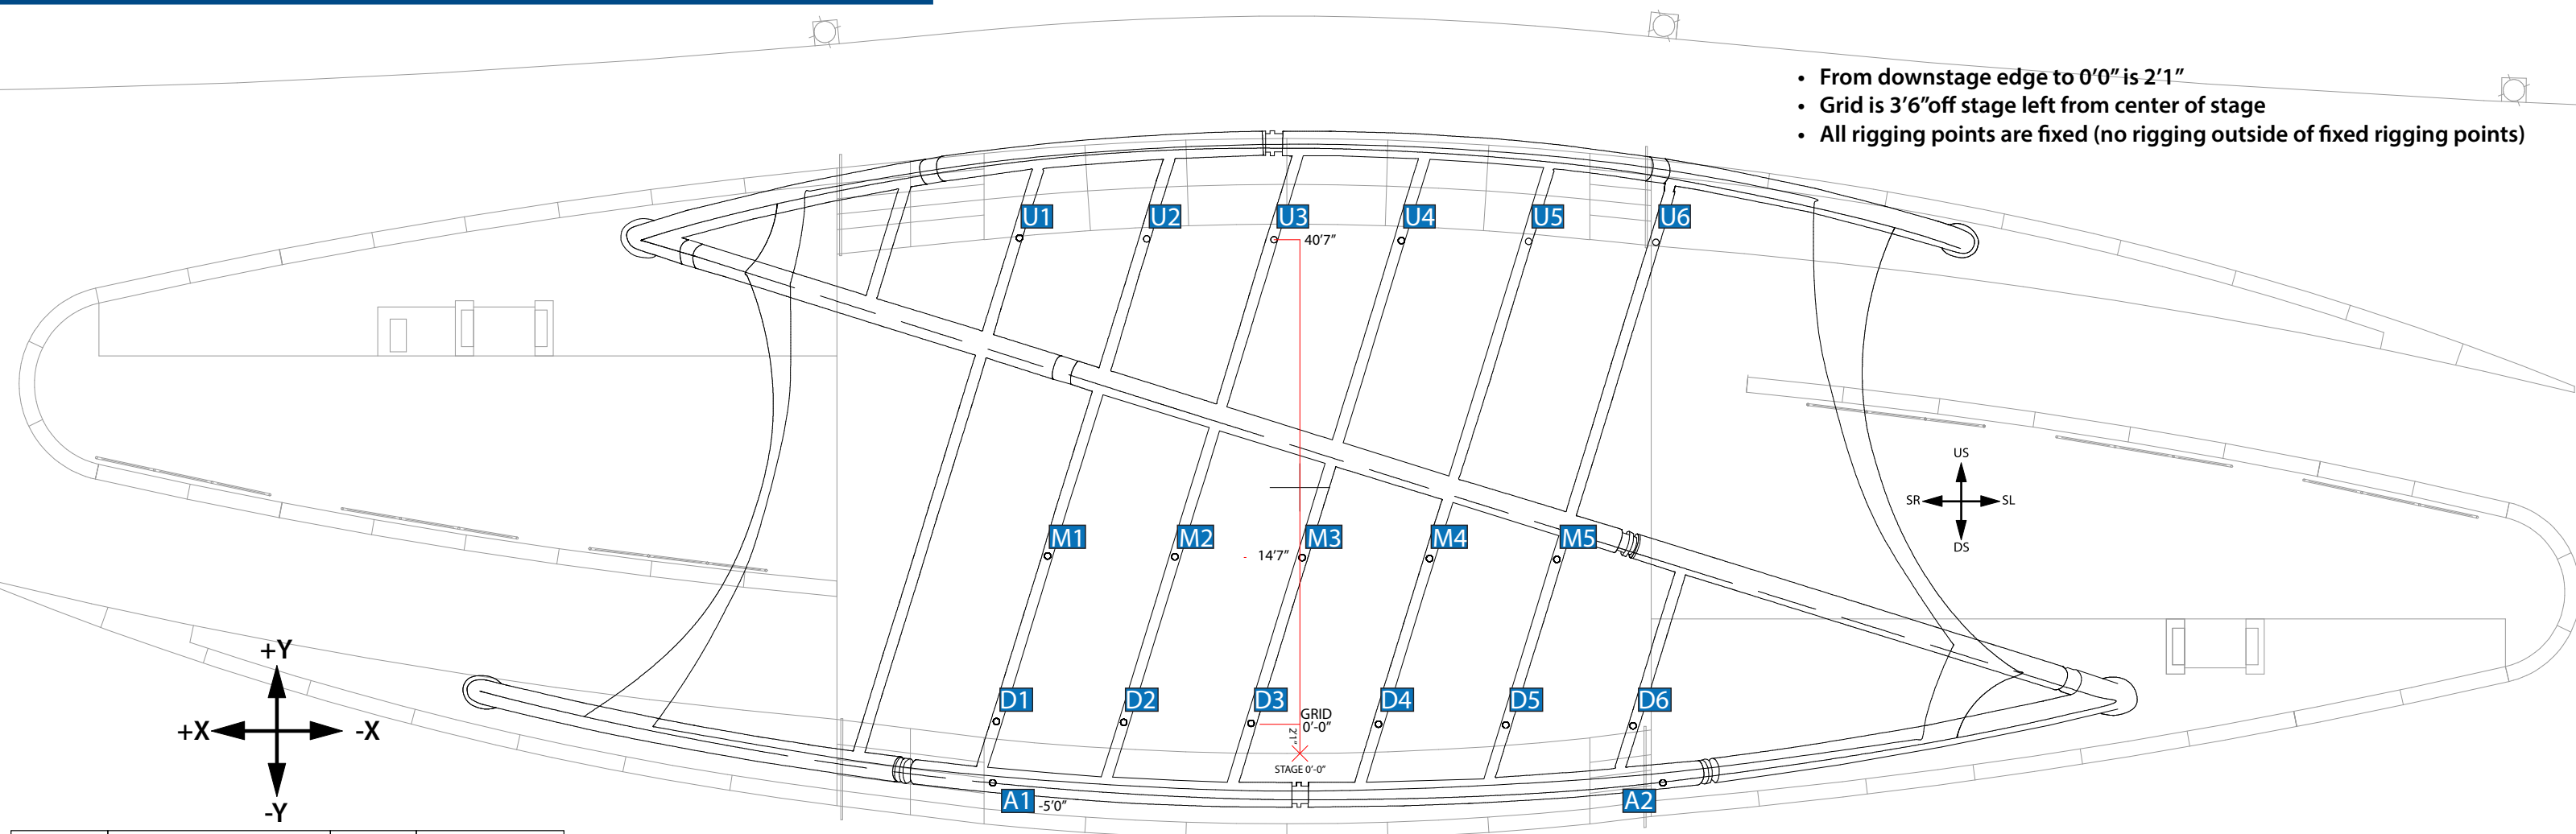

# RIGGING

- From downstage edge to 0'0" is 2'1"
- Grid is 3'6" off stage left from center of stage
- All rigging points are fixed (no rigging outside of fixed rigging points)

POINT	DISTANCE FORM 0'0"		HEIGHT	CAPACITY
	X	Y		
A1	22'0"	-5'0"	27'7"	1,000
A2	-22'0"	-5'0"	27'7"	1,000
D1	24'9"	0'0"	25'1"	2,000
D2	14'5"	0'0"	25'1"	2,000
D3	4'1"	0'0"	25'1"	2,000
D4	-6'7"	0'0"	28'10"	2,000
D5	-17'0"	0'0"	27'7"	2,000
D6	27'5"	0'0"	24'10"	2,000
M1	20'6"	14'7"	23'10"	2,000
M2	10'0"	14'7"	26'2"	2,000
M3	0'0"	14'7"	27'0"	2,000
M4	-10'9"	14'7"	26'8"	2,000
M5	-21'1"	14'7"	25'0"	2,000
U1	22'10"	40'7"	22'4"	2,000
U2	12'5"	40'7"	25'9"	2,000
U3	2'0"	40'7"	27'2"	2,000
U4	-8'7"	40'7"	26'11"	2,000
U5	-19'0"	40'7"	24'10"	2,000
U6	-29'5"	40'7"	20'4"	2,000