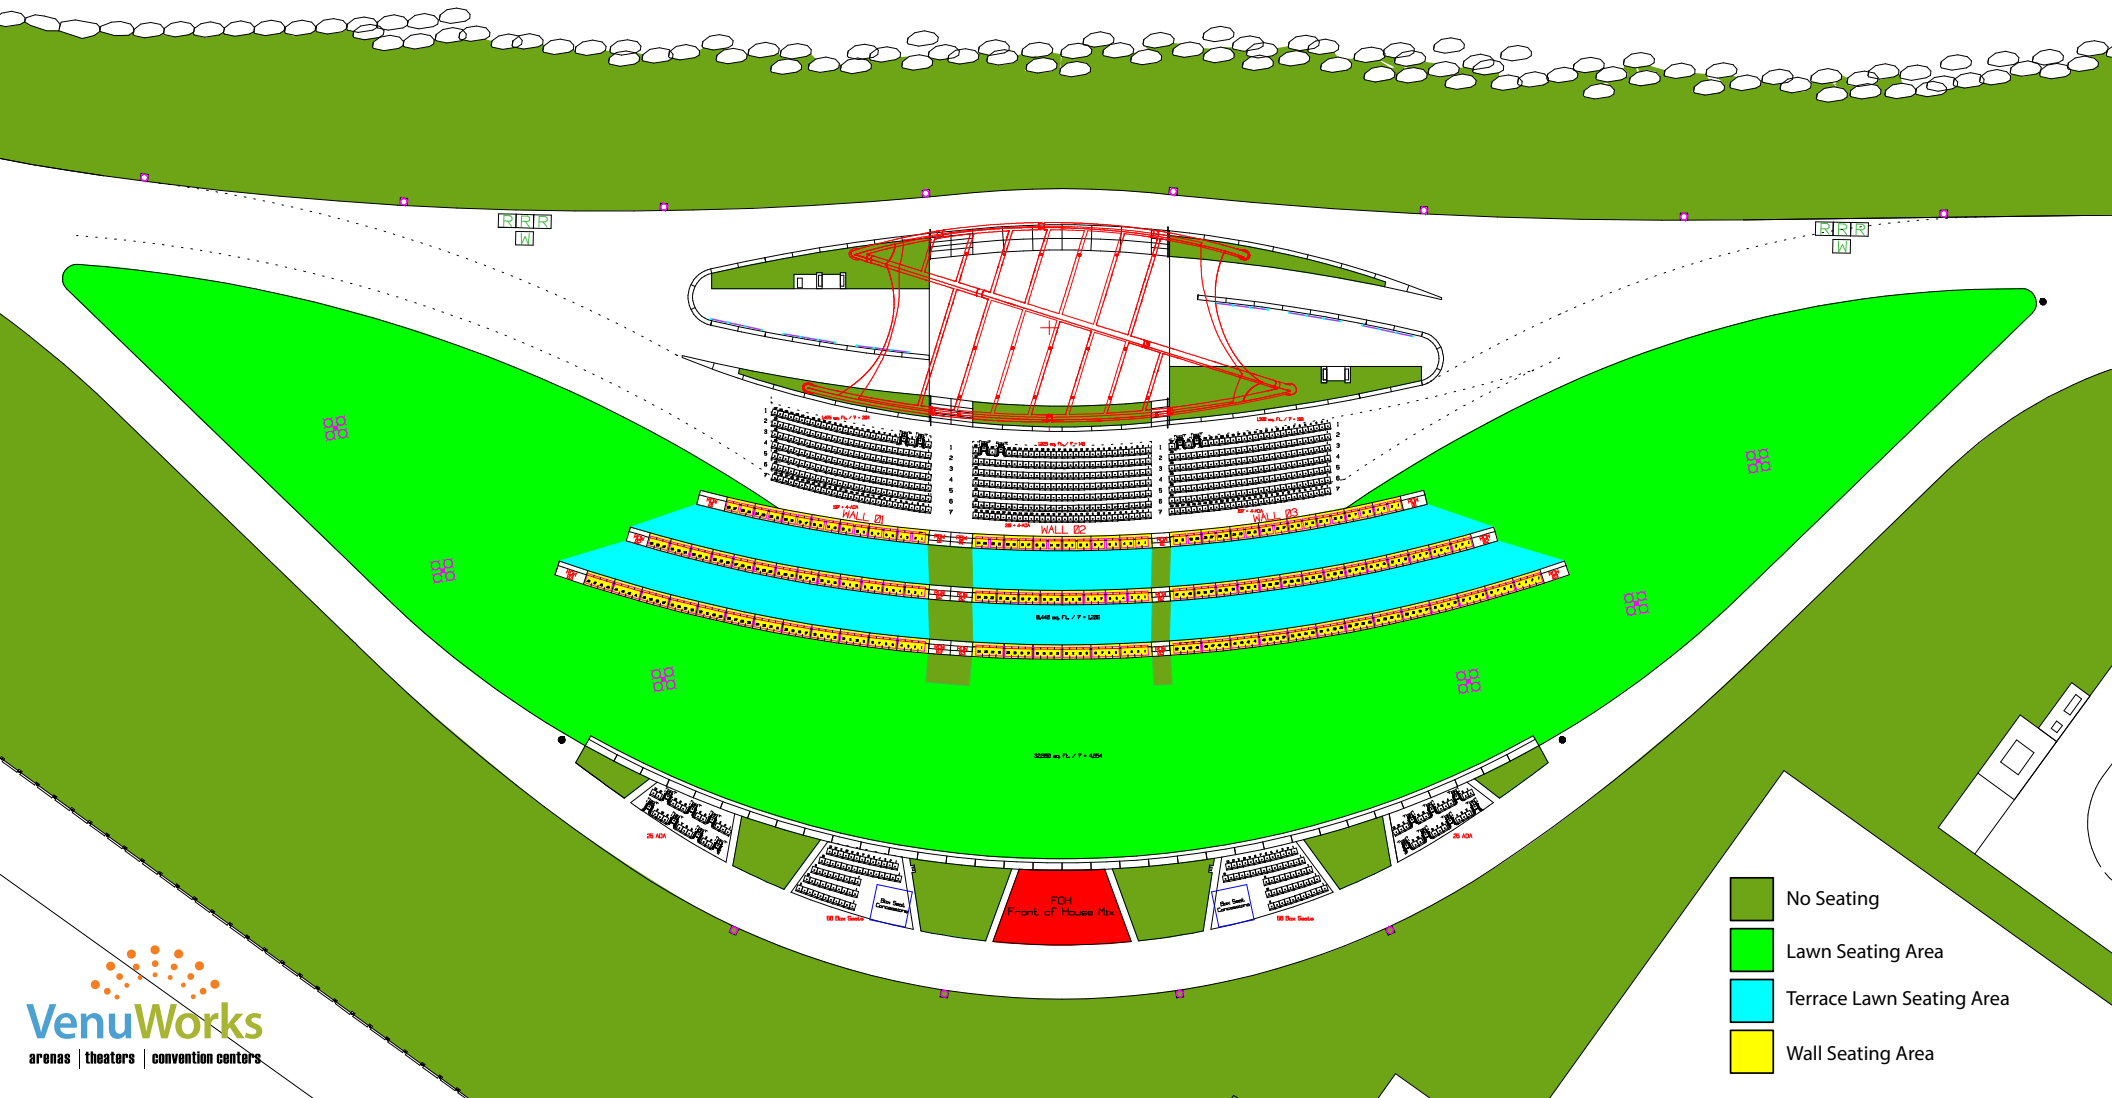

# Concert Seating

Concert seating with lawn chairs and chairs in front of stage

Front of Stage Chair Seating:	612
Front of Stage Chair Seating ADA:	12
Terrace Wall Seating:	313
Terrace Lawn Seating:	1,205
Lawn Seating:	4,654
ADA Seating (Top of Berm):	50
VIP Seating:	116

**6,962**

- No Seating
- Lawn Seating Area
- Terrace Lawn Seating Area
- Wall Seating Area