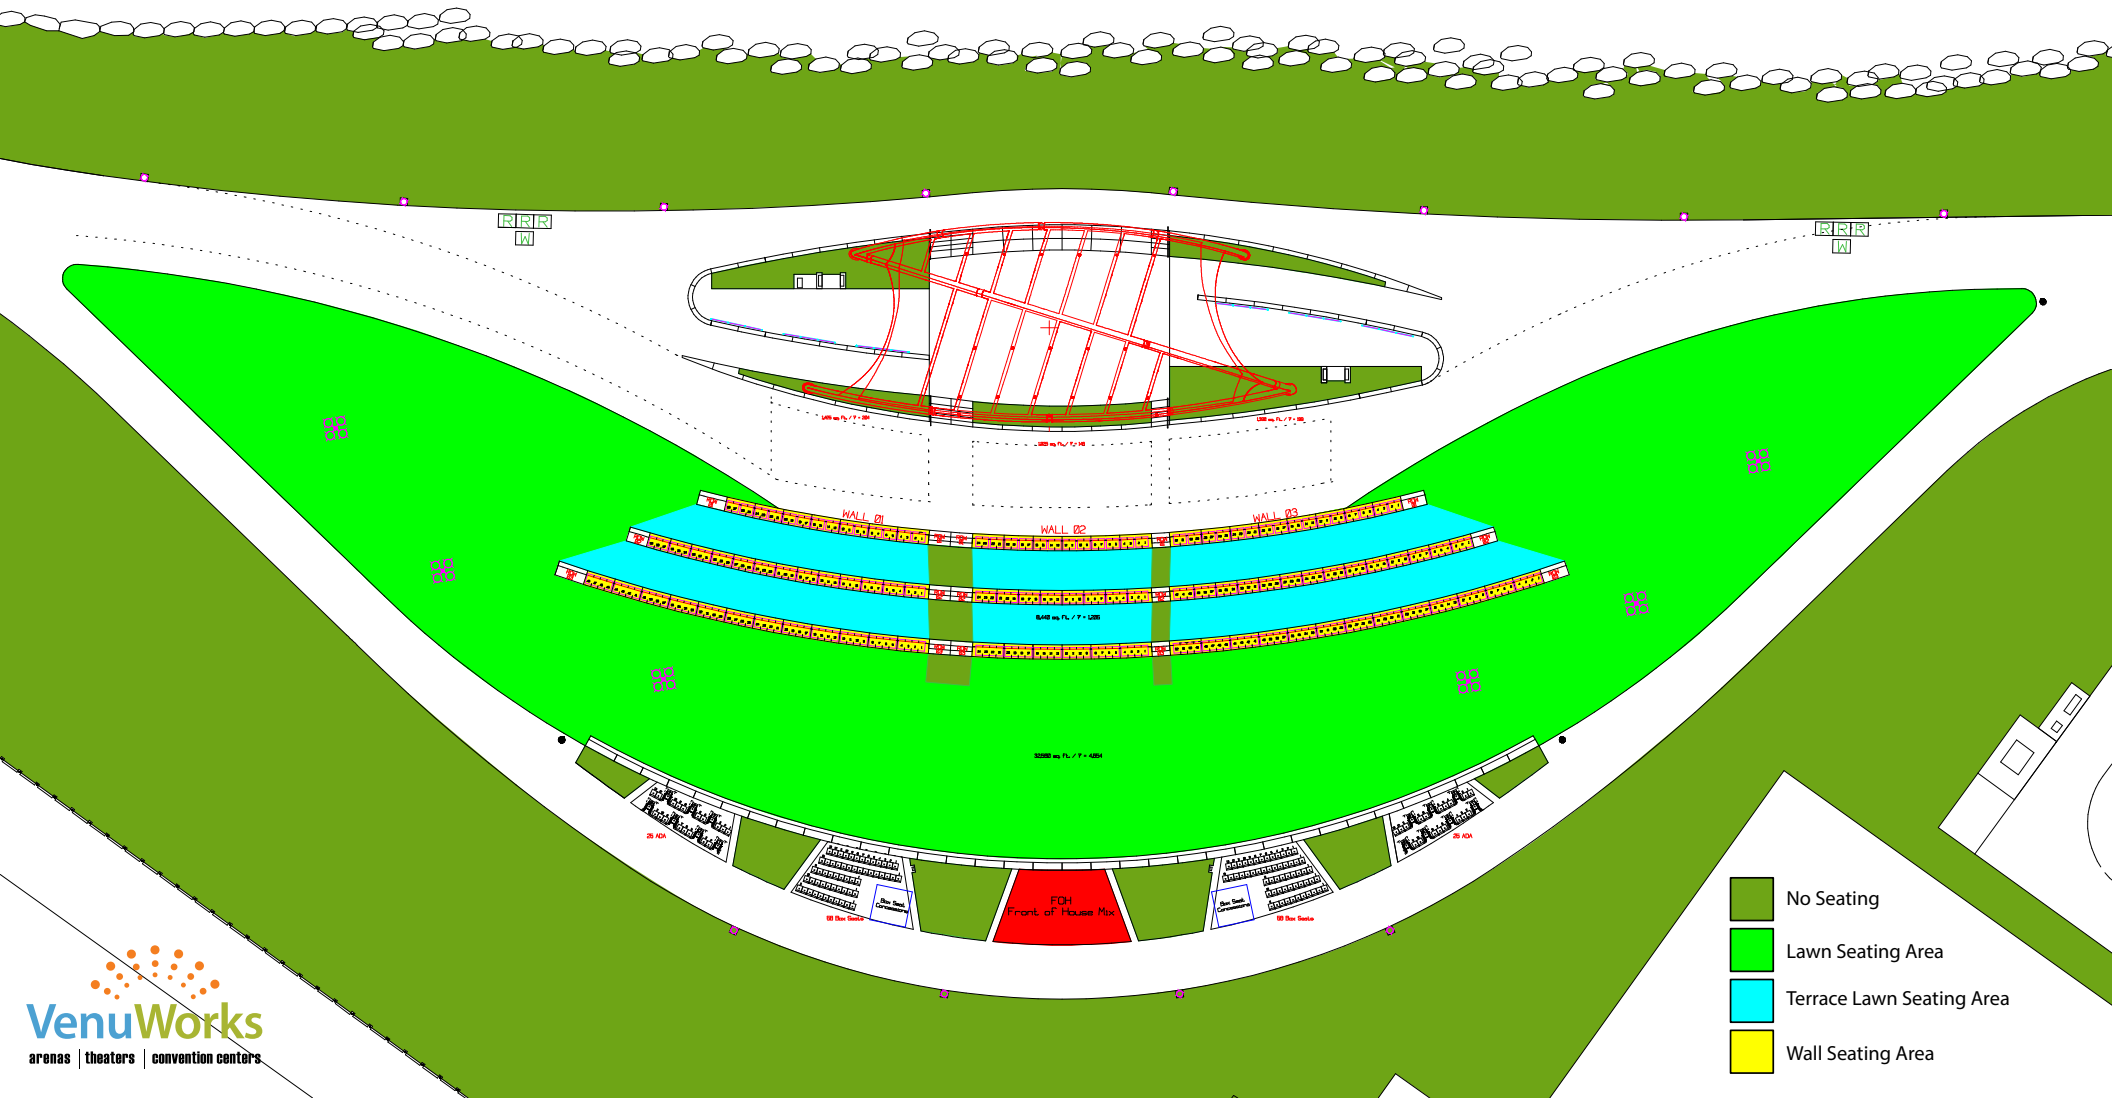

Concert Seating

Concert seating with lawn chairs and GA in front of stage

Front of Stage GA (No lawn Chairs):	549
Terrace Wall Seating:	313
Terrace Lawn Seating:	1,205
Lawn Seating:	4,654
ADA Seating (Top of Berm):	50
VIP Seating:	116

6,886

- No Seating
- Lawn Seating Area
- Terrace Lawn Seating Area
- Wall Seating Area