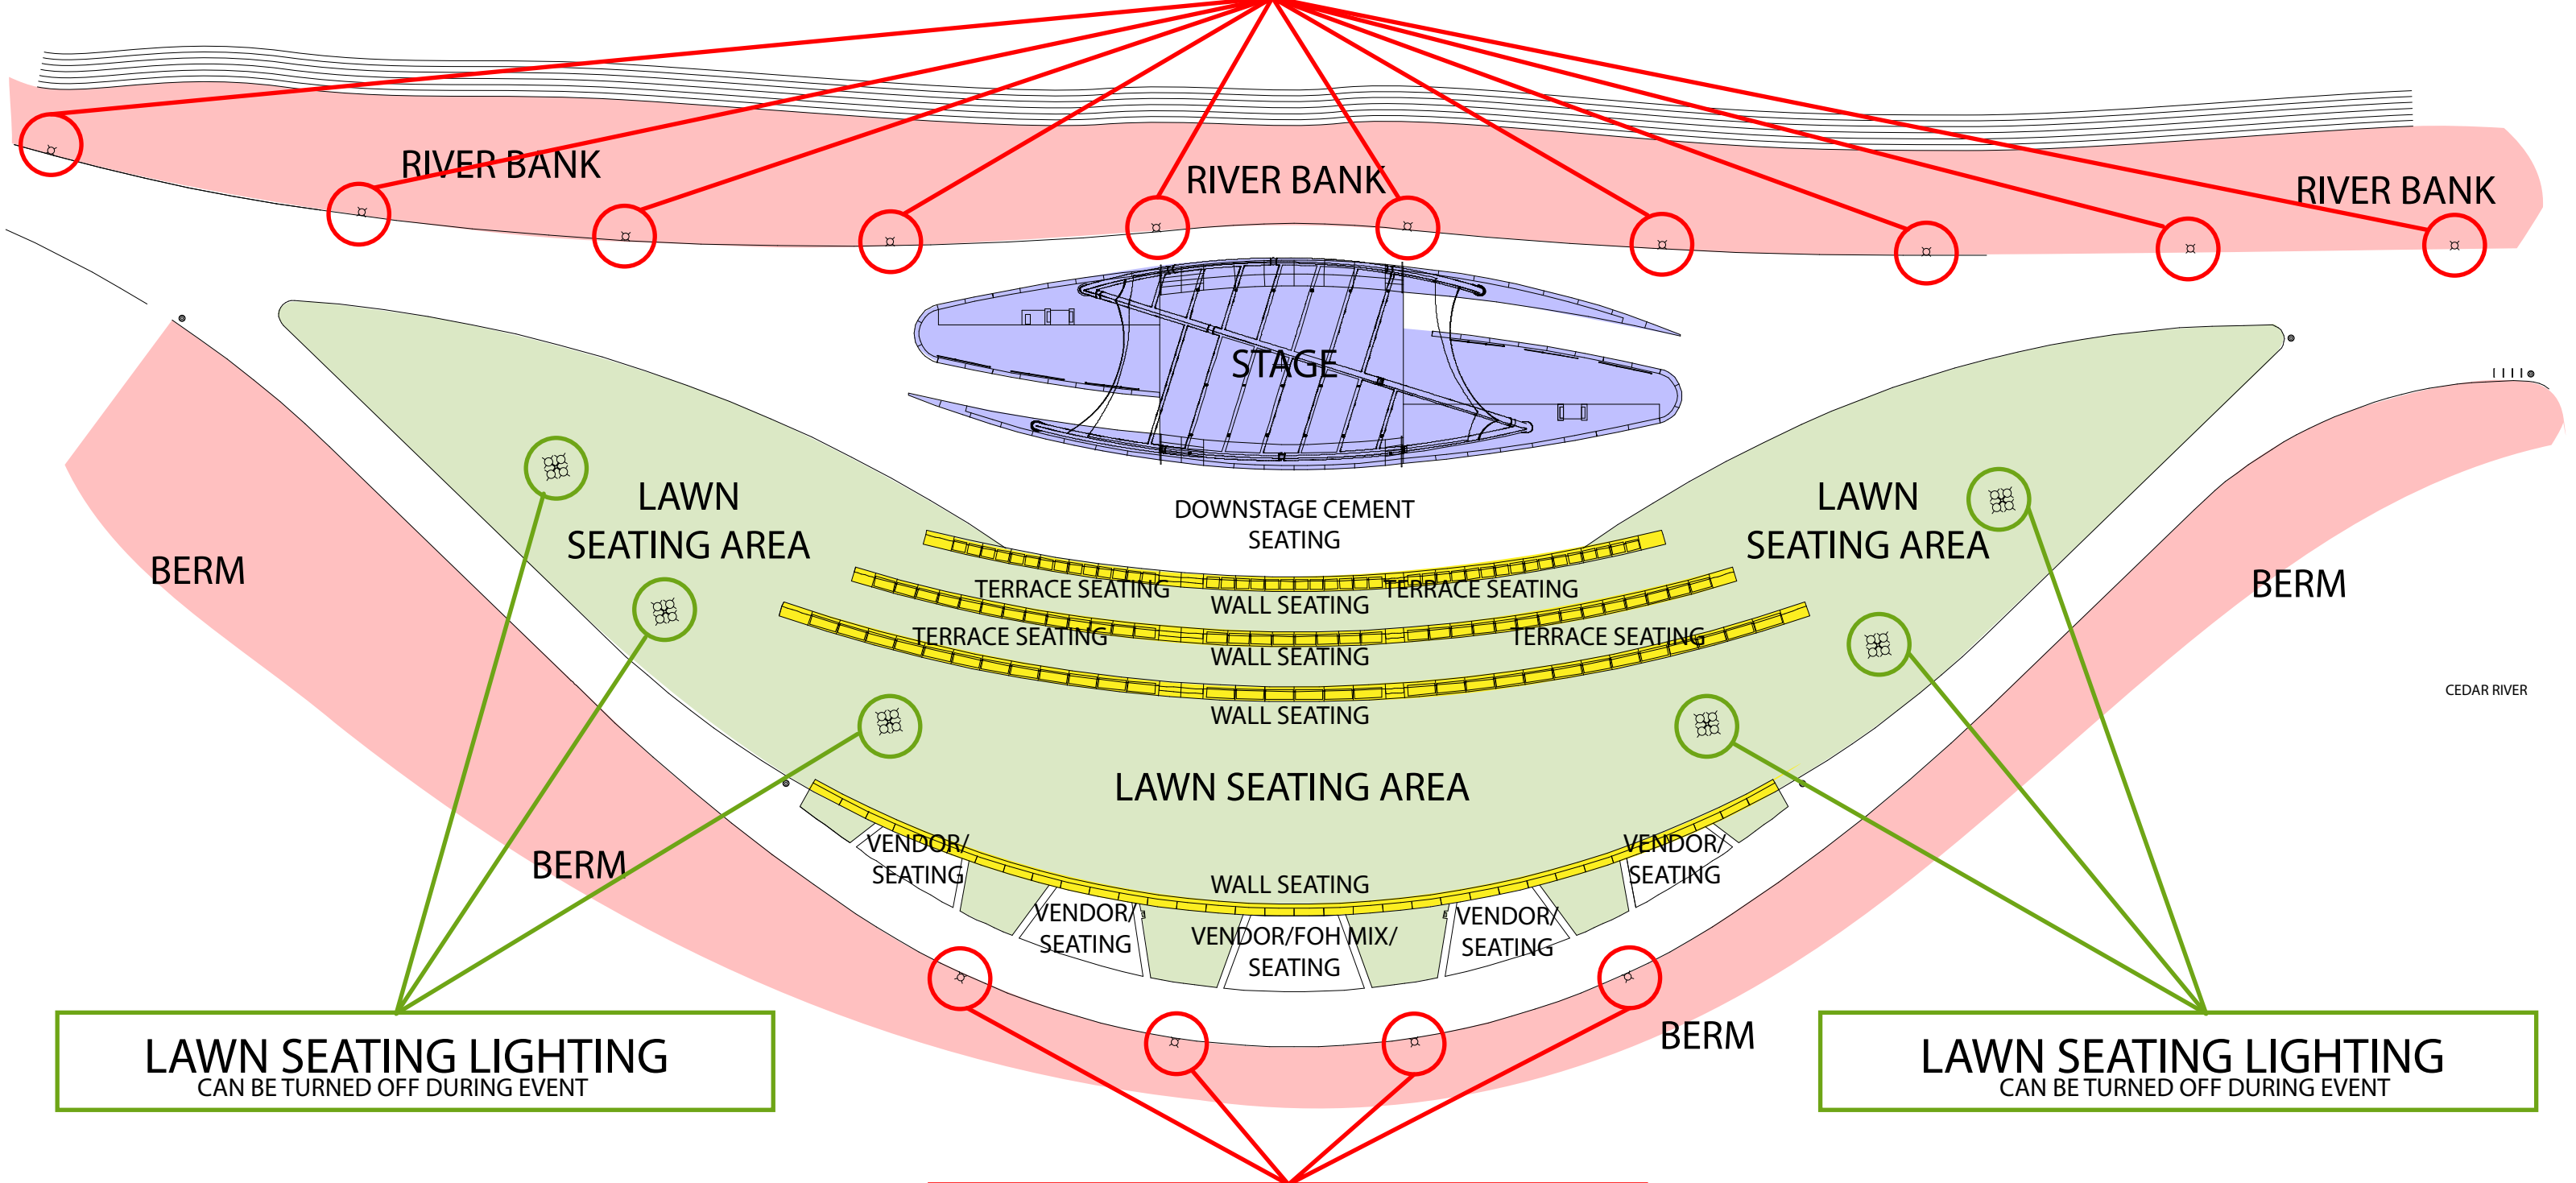

# SITE LIGHTING

**ALL-WAYS ON EGRESS LIGHTING**  
CAN NOT BE TURNED OFF DURING EVENT

**LAWN SEATING LIGHTING**  
CAN BE TURNED OFF DURING EVENT

**LAWN SEATING LIGHTING**  
CAN BE TURNED OFF DURING EVENT

**ALL-WAYS ON EGRESS LIGHTING**  
CAN NOT BE TURNED OFF DURING EVENT