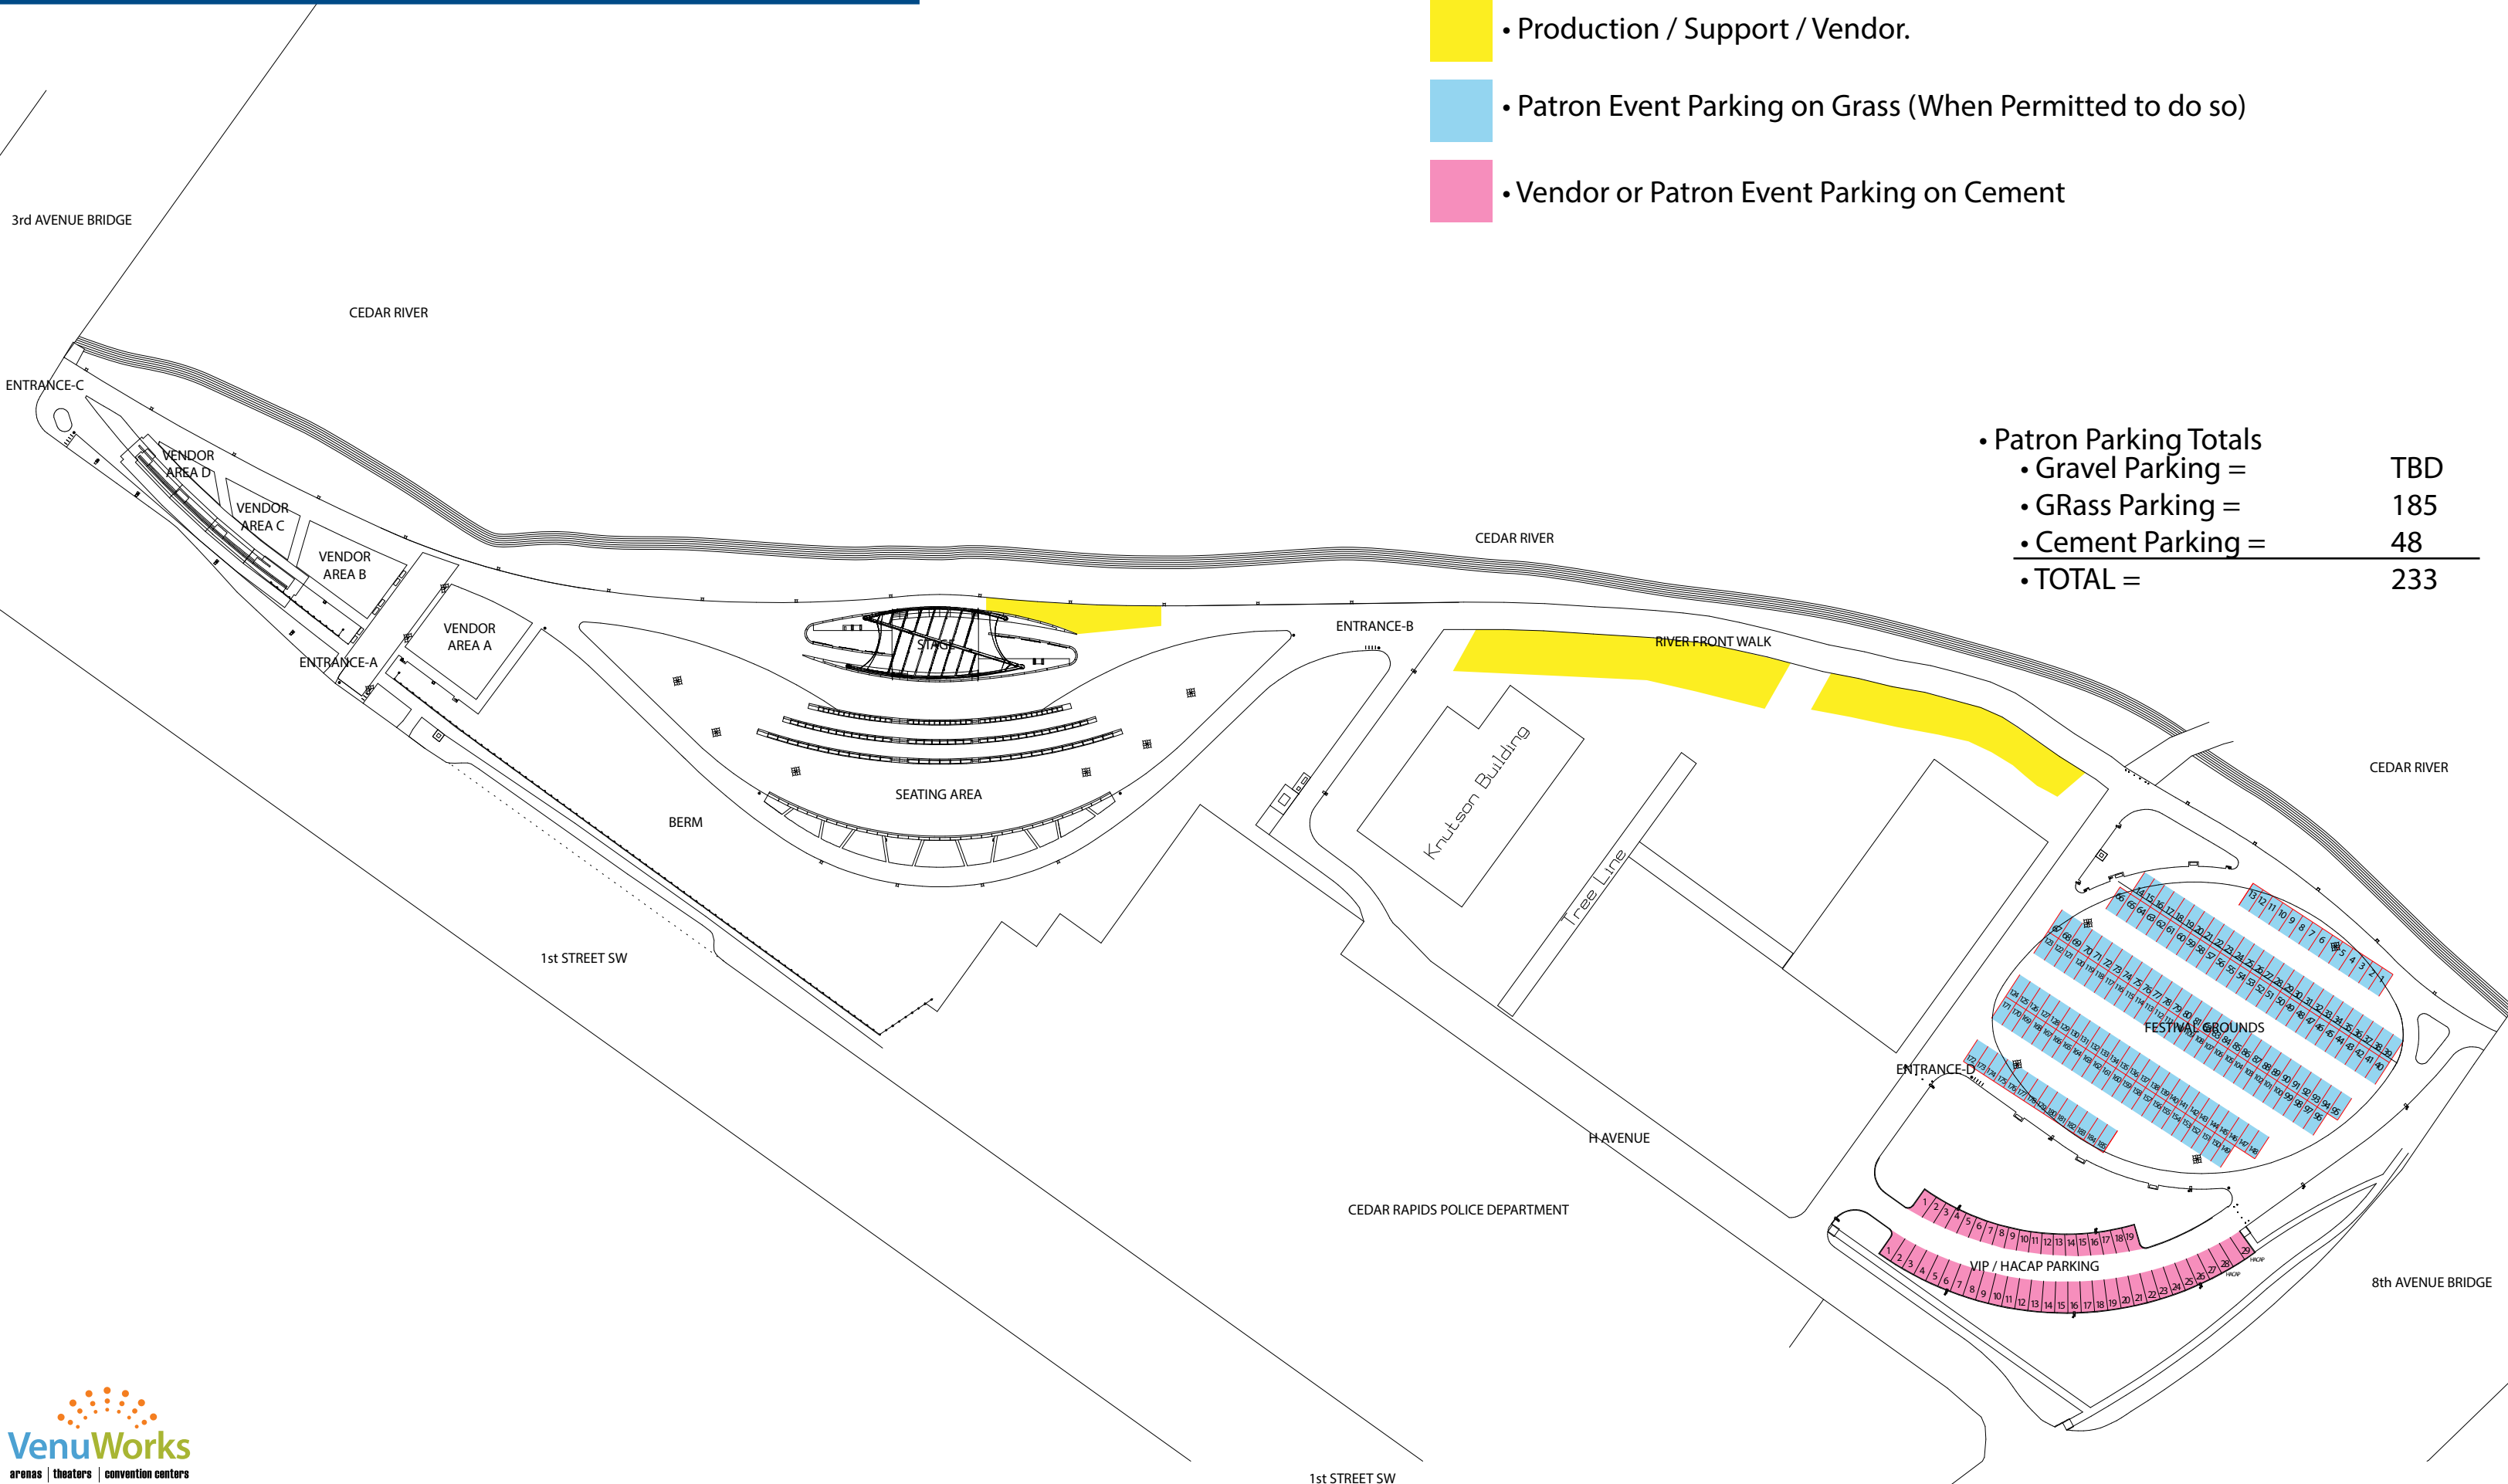

# SITE PARKING

- Production / Support / Vendor.
- Patron Event Parking on Grass (When Permitted to do so)
- Vendor or Patron Event Parking on Cement

• Patron Parking Totals	
• Gravel Parking =	TBD
• Grass Parking =	185
• Cement Parking =	48
• TOTAL =	<u>233</u>