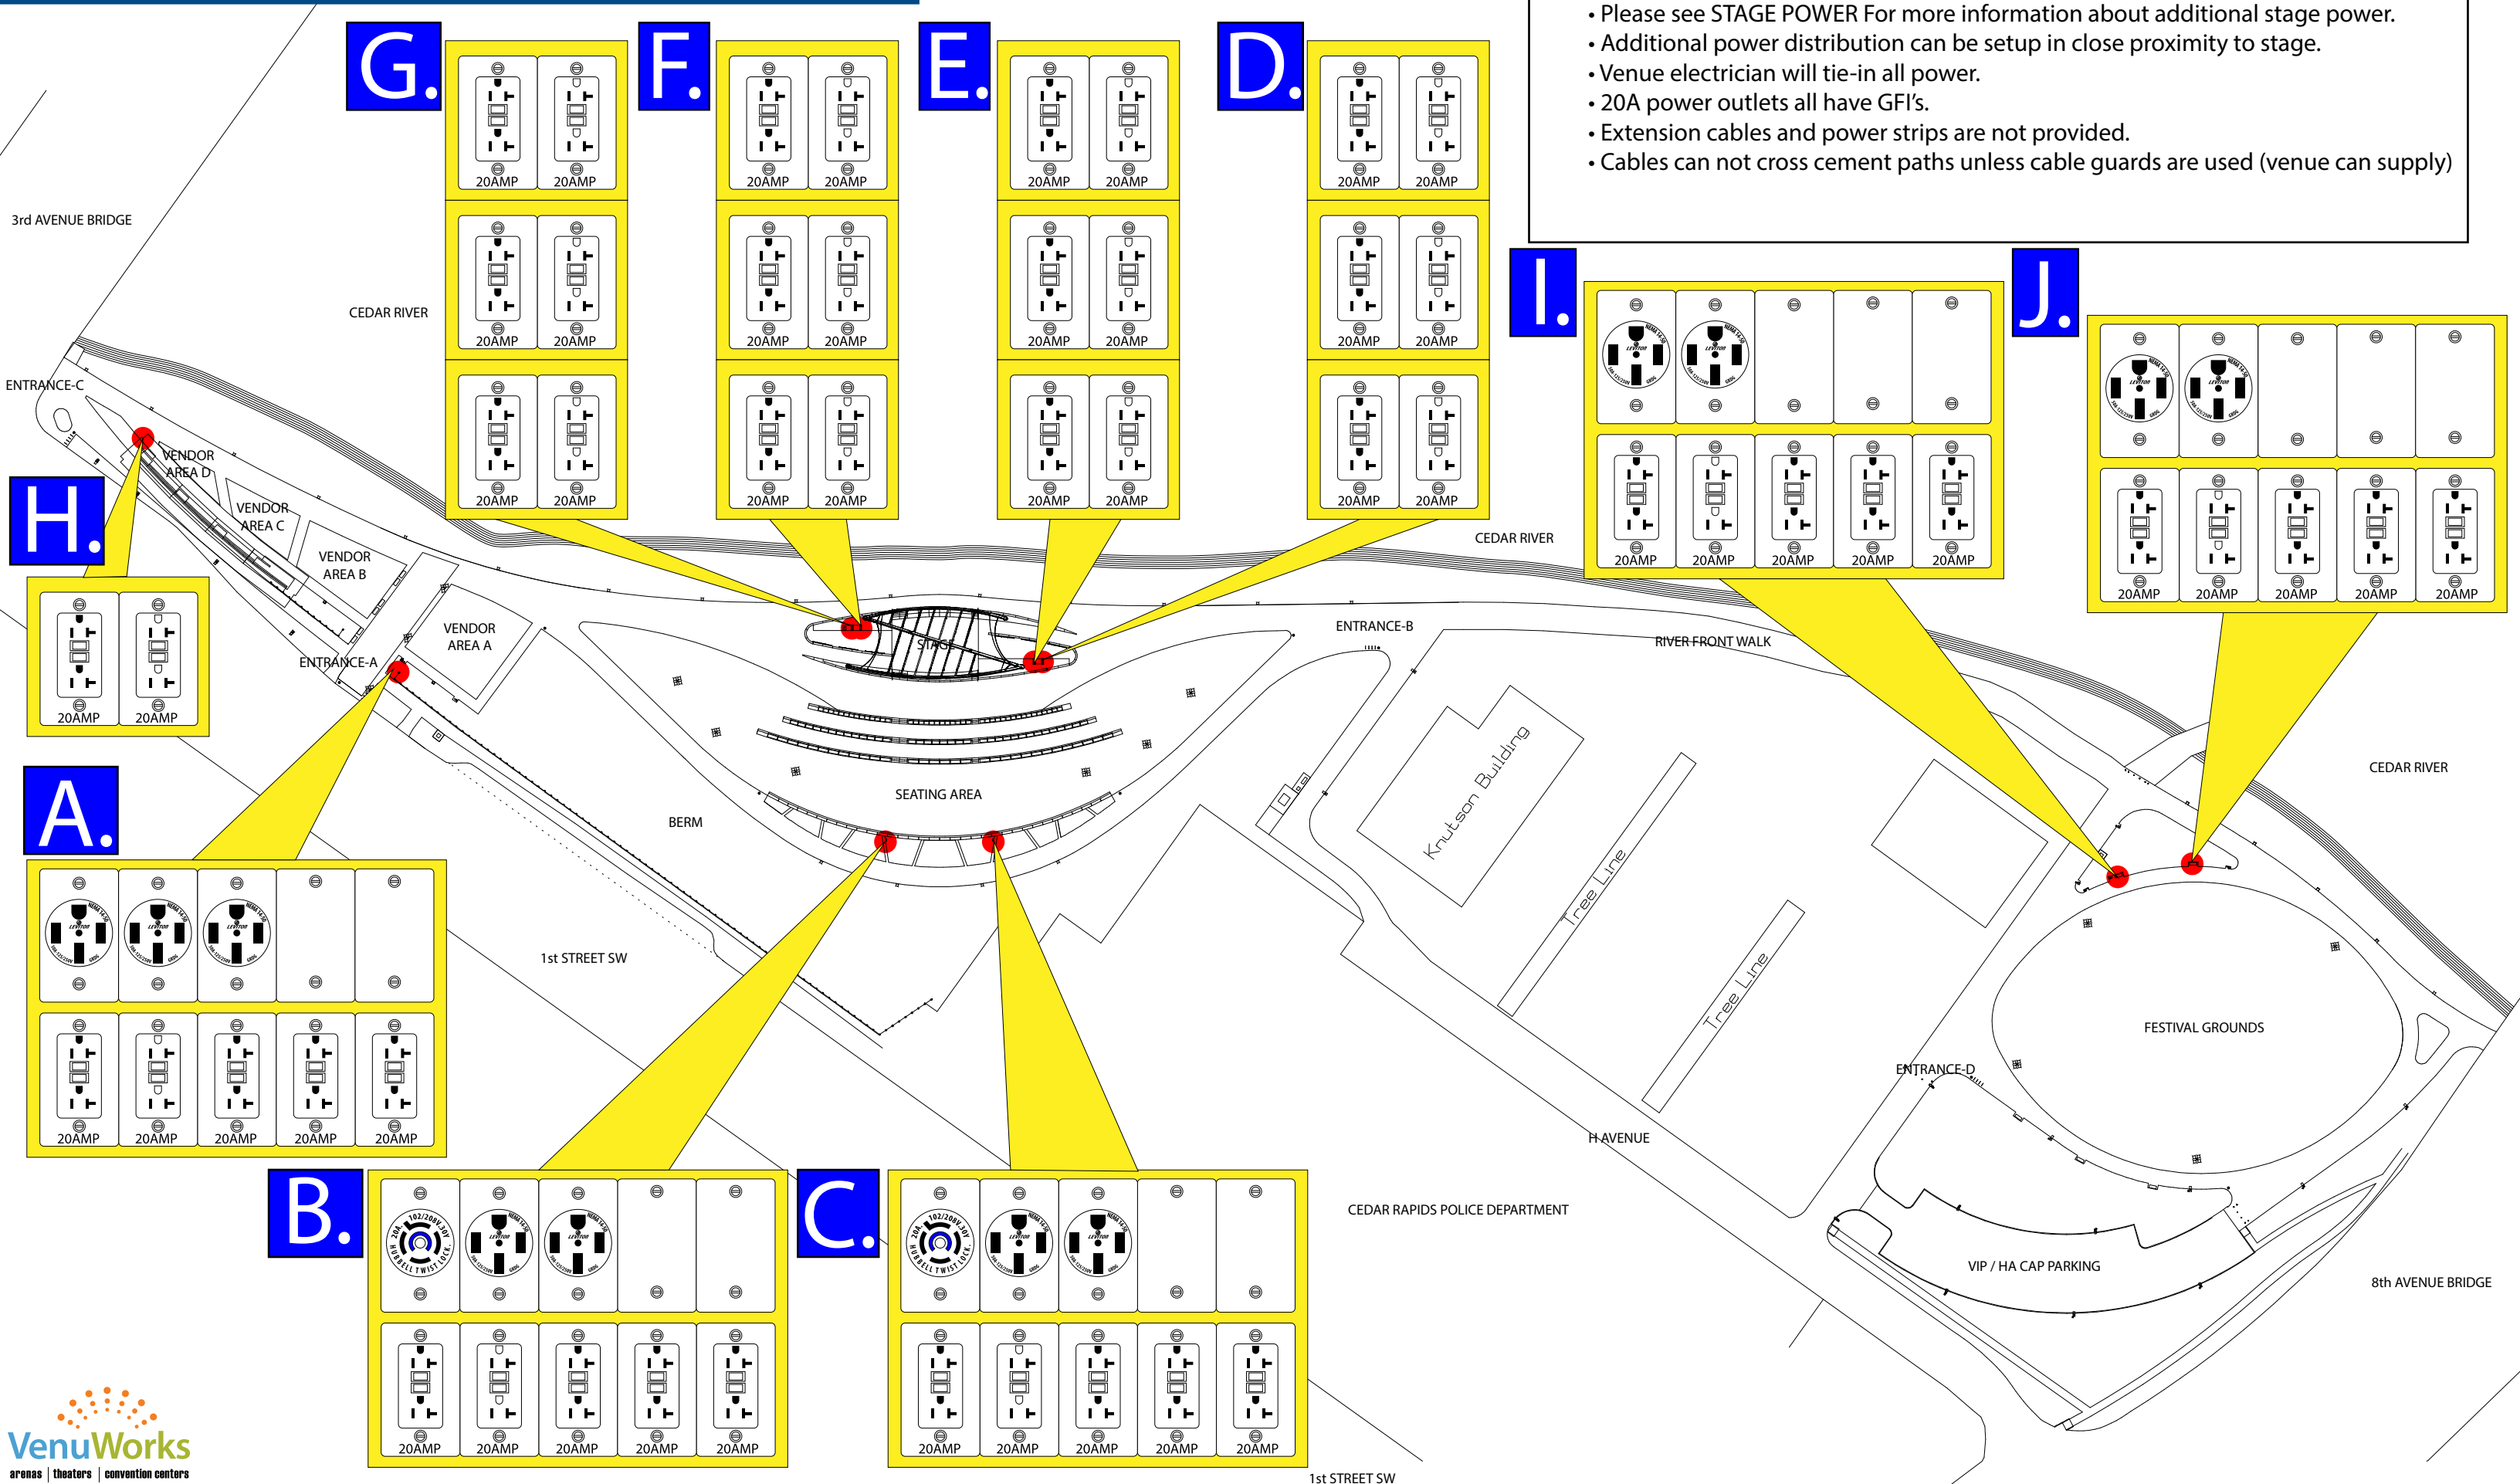

SITE POWER

- Please see STAGE POWER For more information about additional stage power.
- Additional power distribution can be setup in close proximity to stage.
- Venue electrician will tie-in all power.
- 20A power outlets all have GFI's.
- Extension cables and power strips are not provided.
- Cables can not cross cement paths unless cable guards are used (venue can supply)

H.

A.

B.

C.

G.

F.

E.

D.